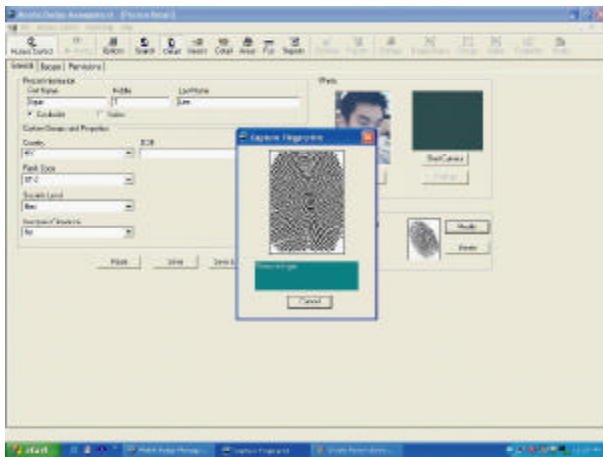

PORTABLE CREDENTIALING SYSTEM

*Badging, Credentialing,
and ID Verification -* **enterpriseair**
anywhere anytime.

- **Enroll Personnel**
 - Verify Identity Documents
 - Capture Fingerprint, Photo, and other information
 - Import or synchronize with 3rd Party Systems
 - Assign Privileges, Roles, and Access Levels
- **Print Badges**
 - Print Standard or oversized badges or identity bracelets
 - Encode 2D Barcodes, MagStripe, or SmartCards
- **Distribute Data**
 - Support for 802.11 WLAN, 900MHz, and Hybrid Mesh
 - or use cradles for periodic synchronization without a network
- **Verify, Secure, Log, Track**
 - Scan any badge, anywhere
 - Displays permission, photo, and other information

- ◆ Disaster & Emergency Perimeter Control
- ◆ Special Events Management
- ◆ Municipal Personnel Management
- ◆ Refugee Management
- ◆ Basic Patient Tagging and Tracking

Enrollment Options

- ✦ Rugged or Standard Laptop
- ✦ Camera and Tripod/Gooseneck
- ✦ Fingerprint Scanner/Enrollment
- ✦ ID Card Readers and Writers
- ✦ Signature Capture Pad
- ✦ Device Synchronization Cradle
- ✦ Cigarette Adapter Power Cables
- ✦ Background Check
- ✦ Document Verification Services
- ✦ Badge Printer
- ✦ Report Printer
- ✦ Packaged in a Ruggedized Case